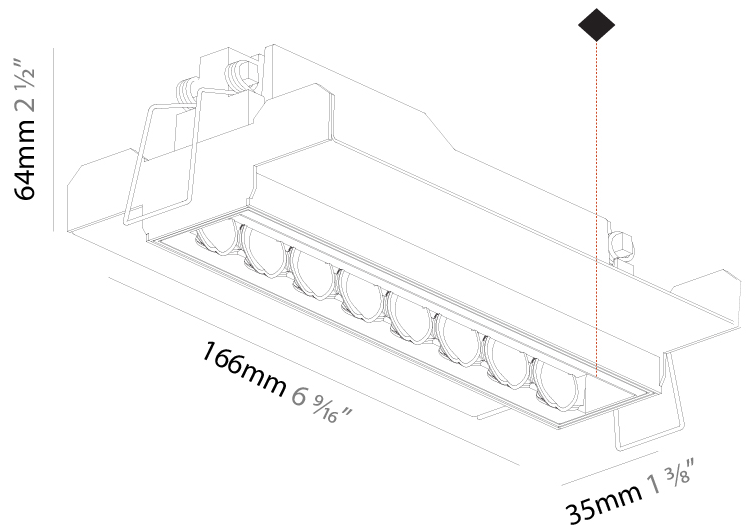

ELECTRICAL

Lamp Type: LED (Zhaga Standard)
Input Wattage (W): 19
Total Output Wattage (W): 17.2
Dimming: Tri-Mode (Non-Dimming and Phase Dimming (120Vac only) and 0-10V Dimming)
Driver Included: No
Driver Location: Recessed Housing
Driver Type: Constant Current - Universal
Driver Class: Class 2
Housing: See components
Input Voltage (V): 120 - 277
Constant Current (MA): 700

LED

Number of LEDs: 8
Color Temperature (°K): 2700 / 3000 / 3500 / 4000
Max. Delivered Lumen (lm): 1270 / 1270 / 1513 / 1544
Nominal Lumen (lm): 1492 / 1492 / 1778 / 1814
CRI: >90 CRI
Lamp Life (hrs): 50000
Upon Request: Special Color Temperature

OPTICAL

Upon Request: Special Beam Angles

RATINGS AND CERTIFICATIONS

Certified By: CSA Certified to UL and CSA Standards

IP rating: IP20
Zaneen Company Inc. © 2024, T 1800-388-3382, F 416-247-9319, www.zaneen.com