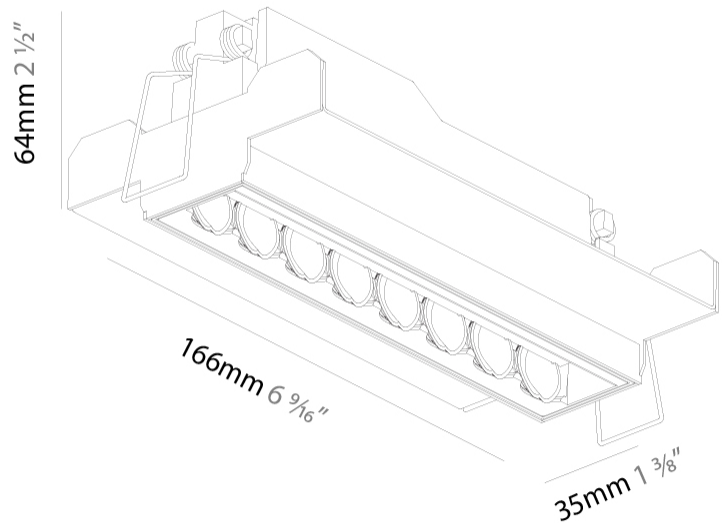

### PHYSICAL

Shape: Rectangle  
 Length (mm): 166  
 Length (in): 6 <sup>9</sup>/<sub>16</sub>  
 Width (mm): 35  
 Width (in): 1 <sup>3</sup>/<sub>8</sub>  
 Height (mm): 64  
 Height (in): 2 <sup>1</sup>/<sub>2</sub>  
 Ceiling Thickness (mm): 12.5  
 Ceiling Thickness (in): 1/2  
 Min. Recessing Depth (mm): 100  
 Min. Recessing Depth (in): 3 <sup>15</sup>/<sub>16</sub>  
 Light Distribution: Asymmetric  
 Weight (kg): 0.525  
 Weight (lbs): 1.16  
 Holder Finish: WHI / BLK  
 Fixture Material: Aluminum Die Cast  
 Cut-out Measurements: 173mm / 6 13/16" x 42mm / 1 5/8"

### RATINGS AND CERTIFICATIONS

Certified By: CSA Certified to UL and CSA Standards  
 IP rating: IP20

100mm  
3 15/16"

12 1/2 mm  
1/2"

173mm x 42mm  
6 13/16" x 1 5/8"

#### PHYSICAL

Shape: Rectangle
Length (mm): 166
Length (in): 6 <sup>9</sup> / <sub>16</sub>
Width (mm): 35
Width (in): 1 <sup>3</sup> / <sub>8</sub>
Height (mm): 64
Height (in): 2 <sup>1</sup> / <sub>2</sub>
Ceiling Thickness (mm): 12.5
Ceiling Thickness (in): 1/2
Min. Recessing Depth (mm): 100
Min. Recessing Depth (in): 3 <sup>15</sup> / <sub>16</sub>
Light Distribution: Asymmetric
Weight (kg): 0.535
Weight (lbs): 1.18
Fixture Finish: SSR / BKV / CWI / CRY / HAB / LAG / UFT / ITA / RUA / RUR / MIC / FTG / MYG / TWT / LOD / PUS / FRO / FUP / KIA / POP / BLS / SPG / MEY / GOH / GUM / CHC / COM / ABZ / JAG / OBR / MOS / ROR
Holder Finish: WHI / BLK
Fixture Material: Aluminum Die Cast
Cut-out Measurements: 173mm / 6 13/16" x 42mm / 1 5/8"